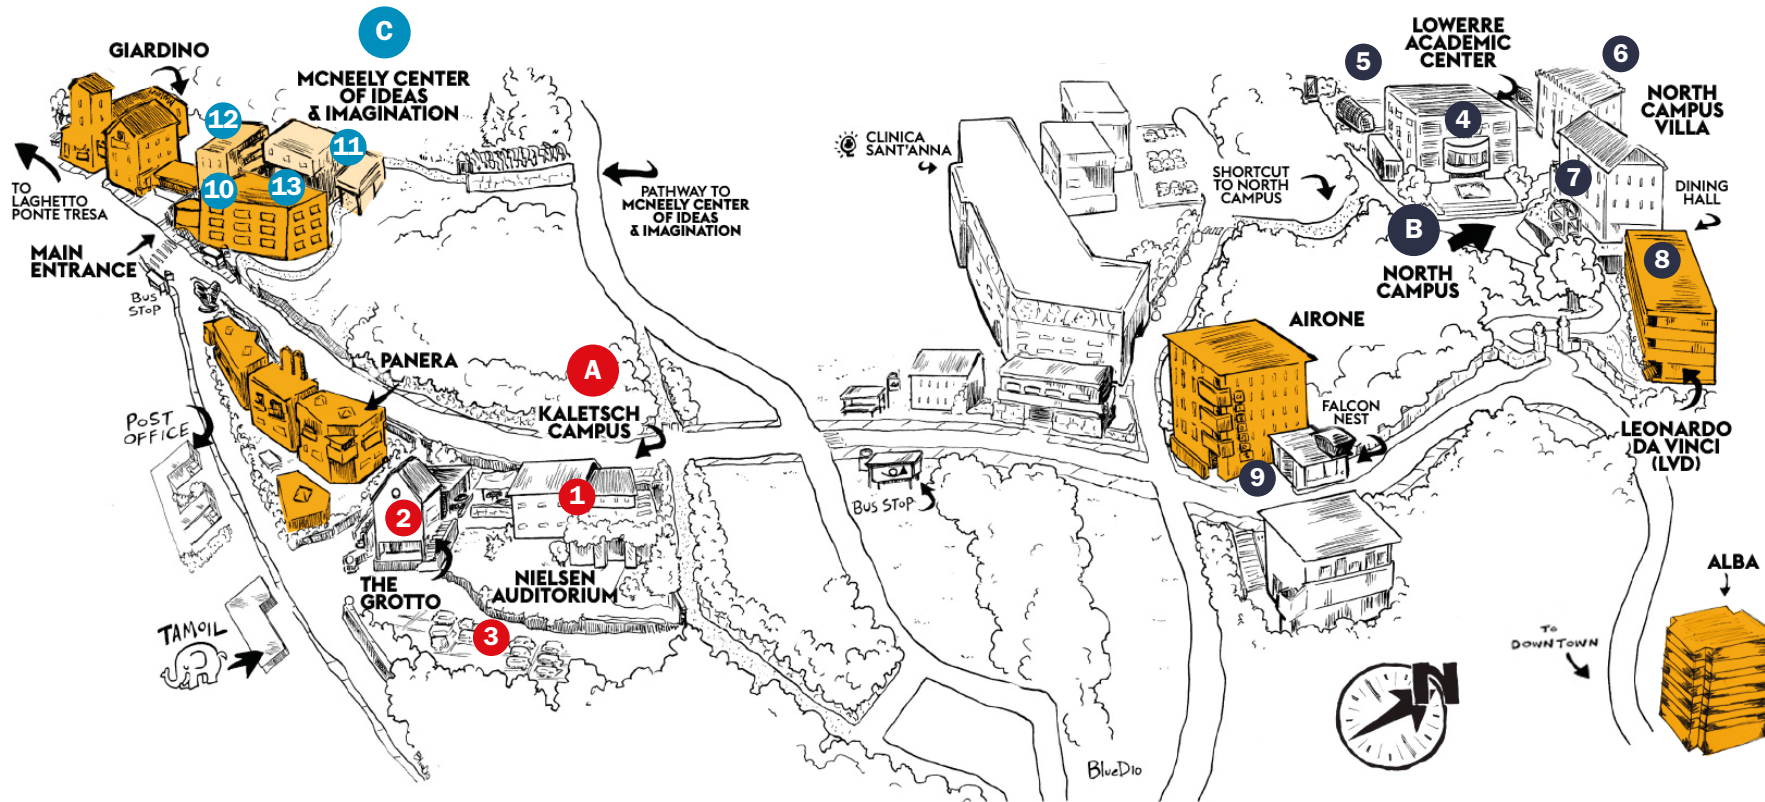

FRANKLIN • CAMPUS MAP

UNIVERSITY SWITZERLAND

RESIDENCES

- Airone
- Alba
- Leonardo Da Vinci (LDV)
- Giardino
- Panera
- New A, B & C

- **FUS Emergency Number**
+41 (0)79 211 4689
- **Police** 117
- **Ambulance** 144
- **Fire** 118
- **University Counselor**
counselor@fus.edu
- **Coordinator of Health and Wellness**
medicalservices@fus.edu

C MCNEELY CENTER OF IDEAS & IMAGINATION

- 10 Main Building**
 - Office Of Student Life
 - OSL Front Desk
 - Auditorium
 - Donor Wall in Gallery
 - Giardino di Luce
 - Taylor Institute Conference Room
 - Green Office
 - Tone Fitness Center
 - P. Gregory Warden Student Center
 - Parking Garage
- 11 New A**
 - Residence A
- 12 New B**
 - Residence B
- 13 New C**
 - Residence C

A KALETSCH CAMPUS

- 1 Main Villa**
 - Classrooms
 - Grace Library
 - Holman Hall
 - Faculty Offices
 - KC Conference Room
 - Nielsen Auditorium
 - Office of the President
 - President's Lawn
 - Reception
 - Taylor Institute
- 2 The Grotto**
 - Dining and Terrace
 - Studio Art Lab
- 3 Guest Parking**
 - Key Hole Garden

B NORTH CAMPUS

- 4 Lowerre Academic Center**
 - Academic Affairs
 - Classrooms
 - Faculty Offices
 - Fowler Learning Commons
 - Lac Conference Room
 - Mac Lab
 - Registrar
 - Technology Support
 - Tone Athletic Center (Gym)
 - Writing And Learning Center
- 5 Soccer Field**
- 6 Annex**
 - Guest Apartment
 - Science Lab
 - Sustainable Garden
 - Faculty Office
- 7 North Campus Villa**
 - Admissions
 - Advancement
 - Bursar
 - Faculty Offices
 - Marketing
 - Finance and Administration
- 8 Da Vinci Building**
 - Dining Hall
 - Leonardo Da Vinci Residence (LDV)
- 9 Airone**
 - Airone Residence
 - Bookstore
 - Falcon's Nest